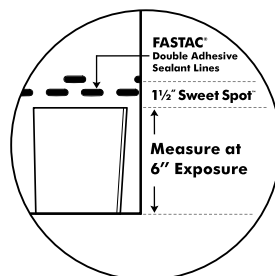

Bigger, Faster, Better

A bigger shingle means better protection, faster installation, and stunning curb appeal.

The high performance shingle design in HP42™ shingles provides more coverage due to a wider and taller format, displaying a greater exposure of our designer shingles.

Pinnacle shingles with HP42® technology feature the Sweet Spot™ nailing area and double FASTAC® sealant line, ensuring your shingles will stay put for a more secure seal and enhanced wind protection up to 130 mph.

HP42™
technology