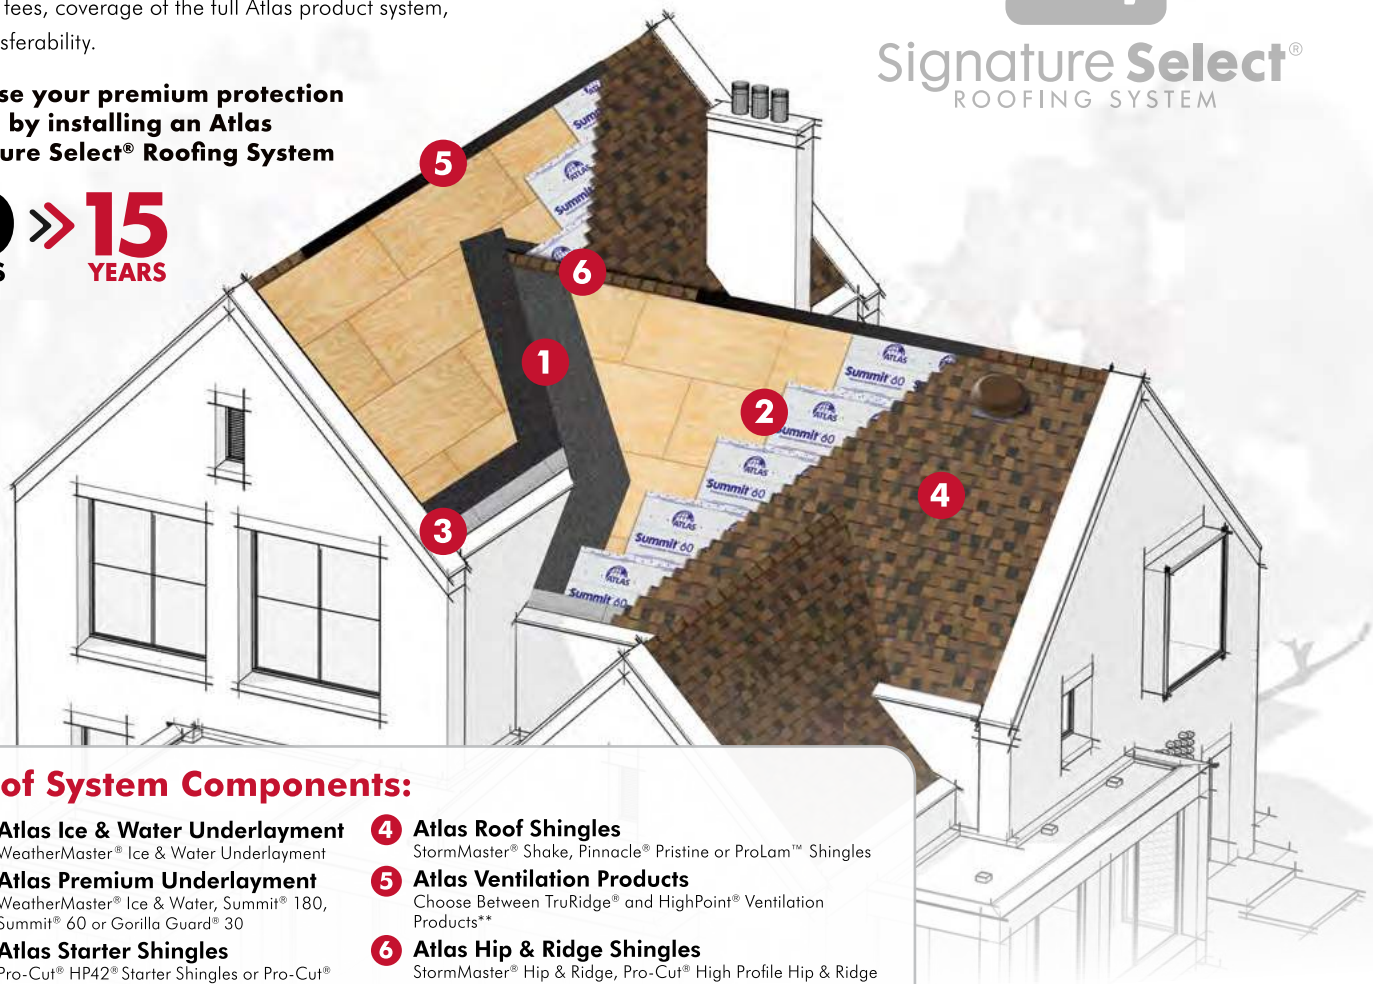

Pinnacle® Pristine

High Performance Meets Lasting Beauty

Atlas Pinnacle® Pristine architectural shingles offer stunning color that lasts. With protection against damaging high winds and black streaks caused by algae, you're investing in a roofing system that has lasting curb appeal, and the peace of mind that comes with it.

Colors	Limited Warranty**	Algae Resistance*	Signature Select Eligible¹
16	Lifetime	Scotchgard™ Protector	Yes

Demand Peak Coverage

When you install an Atlas Signature Select® roofing system¹, all the components are designed for and backed by the industry's best warranty coverage.

Unlike many other roofing warranties that over promise and under deliver, Atlas packs value and assurance into an enhanced premium protection period, which includes non-prorated labor and materials, tear-off and disposal fees, coverage of the full Atlas product system, and transferability.

Increase your premium protection period by installing an Atlas Signature Select® Roofing System

10 >> **15**
YEARS YEARS

Roof System Components:

- **1 Atlas Ice & Water Underlayment**
  WeatherMaster® Ice & Water Underlayment
- **2 Atlas Premium Underlayment**
  WeatherMaster® Ice & Water, Summit® 180, Summit® 60 or Gorilla Guard® 30
- **3 Atlas Starter Shingles**
  Pro-Cut® HP42® Starter Shingles or Pro-Cut® Starter Roll Shingle
- **4 Atlas Roof Shingles**
  StormMaster® Shake, Pinnacle® Pristine or ProLam™ Shingles
- **5 Atlas Ventilation Products**
  Choose Between TruRidge® and HighPoint® Ventilation Products**
- **6 Atlas Hip & Ridge Shingles**
  StormMaster® Hip & Ridge, Pro-Cut® High Profile Hip & Ridge or Pro-Cut® Hip & Ridge

* In order to qualify for the Atlas Lifetime Algae Resistance Limited Warranty against black streaks caused by Scotchgard™ Protector.

** Refer to the Atlas Roofing Limited Shingle Warranty for all coverage requirements.

*** Warning: For proper ventilation and performance, **do not mix multiple types of exhaust vents to vent the same attic space.** The picture is for illustration purposes only. A valid system warranty will cover only one type of exhaust vent per attic area.

¹ Refer to the Atlas Signature Select® Limited Warranty for all system coverage requirements.

Scotchgard and the Scotchgard Protector logo, including the Plaid design and 3M logo, are all trademarks of 3M.